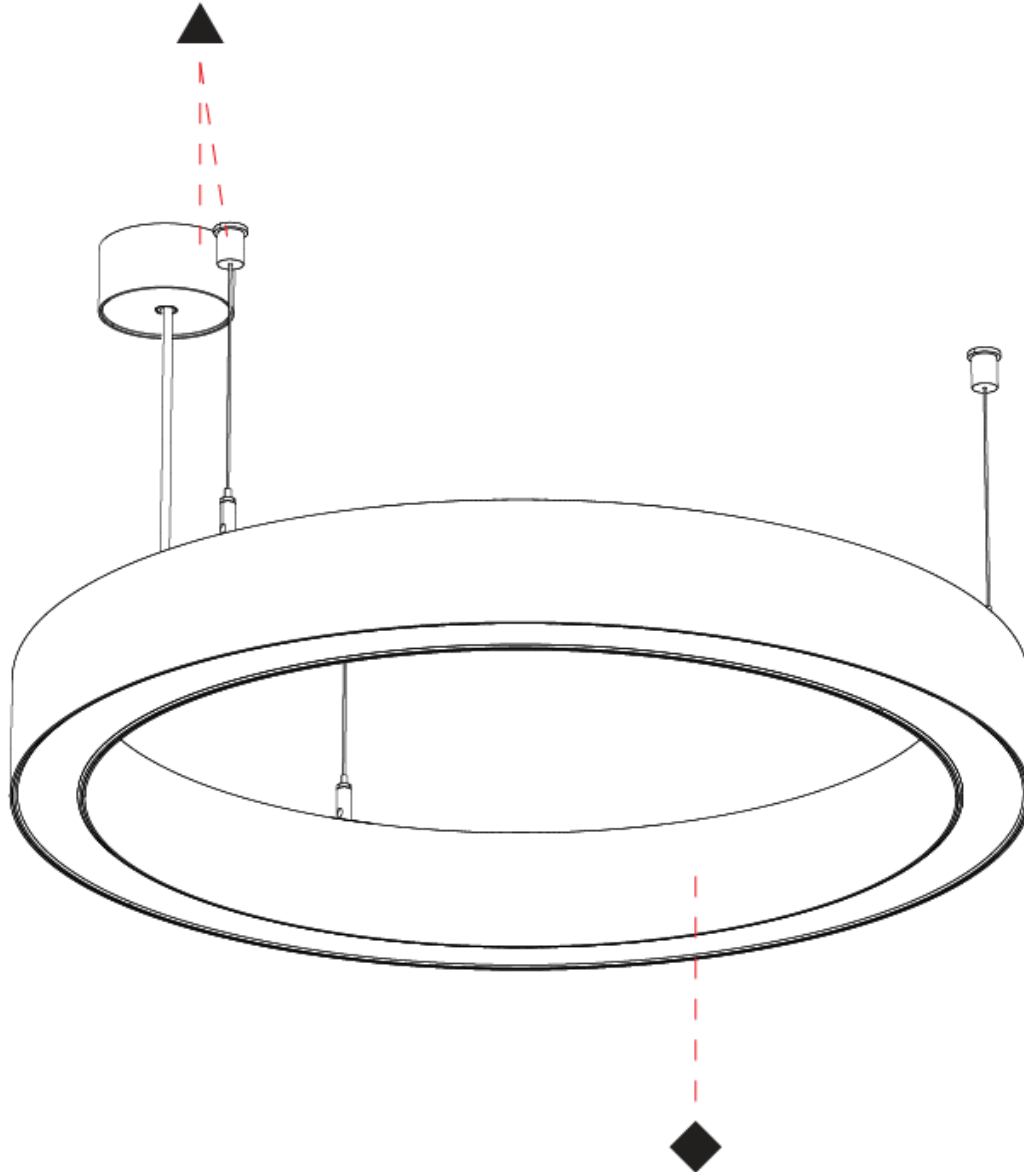

GLORIOUS 45 SUSPENSION

A3001070-HE-

PROJECT	_____
TYPE	_____
SPECIFIER	_____
QUANTITY	_____
DATE	_____

A